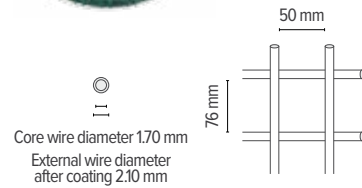

# DEFIM PLAST

Mesh rolls made of 2.10/1.70 mm diameter galvanized and plastic-coated wire; mesh size 50x76 mm, length 25 m.  
Supplied on pallets in lots of 12 rolls.

## PRODUCT SPECIFICATIONS

Welded pre-galvanized and plastic-coated mesh made of  $\varnothing$  1.7 / 2.10 mm wire, supplied in 25 m rolls, mesh size 50x76 mm with flush ends.

Standard height 1000 to 2000 mm.

MESH		WIRE	ROLL - DIMENSIONS		
H	L	$\varnothing$	H (nominal)	L	Rolls per pallet
mm	mm	mm	mm	m	mm
76	50	2.10 / 1.70	1000	25	12
76	50	2.10 / 1.70	1200	25	12
76	50	2.10 / 1.70	1500	25	12
76	50	2.10 / 1.70	1800	25	12
76	50	2.10 / 1.70	2000	25	12